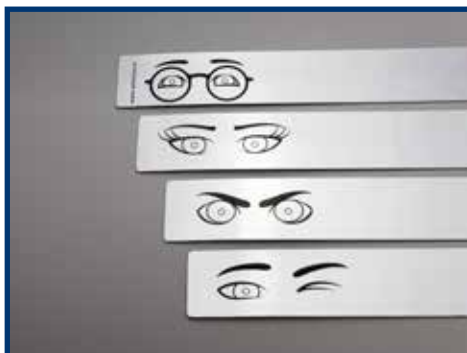

Transparent
Matches every door

Length	Transparent
120 cm/47"	x
150 cm/59"	x
180 cm/71"	x

Finger Alert Professional and Finger Alert Extreme

door finger guard for doors with a large opening angle

- SKG®-certified to world's highest finger door guard norm EN 16654
- Complies with NEN 8654 regulation
- In set of profiles for push and pull side of the door
- Tested in 250,000 open/close cycles
- Easily detachable for maintenance
- Suitable for swing doors and doors with extreme opening angle
- Very easy to fit with screws or tesa®-tape (preapplied)
- Possible to order wide or narrow version seperately

Dimensions

60 x 50 cm
23.5 x 19.5"

Safe Coat Hook

safe coat hook in puzzle shape

- Flexible material to prevent injuries
- Suitable for kindergartens, child-care centers, schools etc.
- Rounded coat hook without sharp edges

Dimensions	Red	Blue
Puzzle	RAL 3020	RAL 5015
8 x 15 cm	Yellow	
3 x 6"	RAL 1018	
Color	Silver	
Hook	RAL 9006	

SAFE COAT HOOK

Eyeline Mirror

safe mirror strip for children to play and discover

- Easy to apply mirror strip with preapplied tape
- Childproof, impact resistant material with rounded corners
- With funny eye prints for children to play with
- Set of 4 mirror strips

Dimensions

100 x 5 cm
39.4 x 2"

Window Alert

child safe locking system

- Fits almost every window type
- Restricts opening to 10 cm/3.9"
- Simple installation
- Helps prevent burglary
- EN 14351-1 and EN 13126-5 compliant