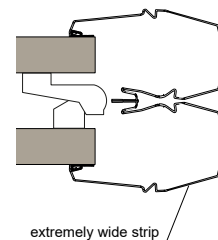

Transparent
Matches every door

Length	Transparent
120 cm/47"	x
150 cm/59"	x
180 cm/71"	x

Finger Alert Professional and Finger Alert Extreme

door finger guard for doors with a large opening angle

- SKG®-certified to world's highest finger door guard norm EN 16654
- Complies with NEN 8654 regulation
- In set of profiles for push and pull side of the door
- Tested in 250,000 open/close cycles
- Easily detachable for maintenance
- Suitable for swing doors and doors with extreme opening angle
- Very easy to fit with screws or tesa®-tape (preapplied)
- Possible to order wide or narrow version seperately

Length	White RAL 9016	Anthracite RAL 7016	Brown RAL 8028
180 cm/71"	x	x	
195 cm/77"	x	x	x
229 cm/90"	x	x	
245 cm/97"	x	x	

**Quick and simple
installation**

Finger Alert Professional (170°-180°) Set Wide Strip / Narrow Strip

Suitable for	rabbeted doors square edge doors glas & steel doors
push side	wide strip with clickstrip
pull side	narrow strip with clickstrip

Set Wide Strip / Wide Strip

Suitable for	swing doors
push side	wide strip with clickstrip
pull side	wide strip with clickstrip

Finger Alert Extreme (+180°) Extreme Wide Strip

Suitable for	doors with extreme opening angle (+180°)
push side	extreme wide strip with clickstrip

Finger Alert Door Slam Stopper

door break to prevent doors from slamming shut