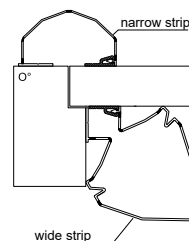

Finger Alert 110°

transparent door finger guard for doors opening up to 110°

- Set of profiles for the push and pull side of the door
- Tested in 250,000 open/close cycles
- SKG®-certified to EN 16654 & NEN 8654
- Maximum door thickness 5 cm/2"
- Easy to affix with permanent tesa®-tape (preapplied)
- Possible to order wide or narrow version separately

Transparent
Matches every door

Length	Transparent
120 cm/47"	x
150 cm/59"	x
180 cm/71"	x

Finger Alert Professional and Finger Alert Extreme

door finger guard for doors with a large opening angle

- SKG®-certified to world's highest finger door guard norm EN 16654
- Complies with NEN 8654 regulation
- In set of profiles for push and pull side of the door
- Tested in 250,000 open/close cycles
- Easily detachable for maintenance
- Suitable for swing doors and doors with extreme opening angle
- Very easy to fit with screws or tesa®-tape (preapplied)
- Possible to order wide or narrow version seperately

Length	White RAL 9016	Anthracite RAL 7016	Brown RAL 8028
180 cm/71"	x	x	
195 cm/77"	x	x	x
229 cm/90"	x	x	
245 cm/97"	x	x	

**Quick and simple
installation**

Finger Alert Professional (170°-180°) Set Wide Strip / Narrow Strip