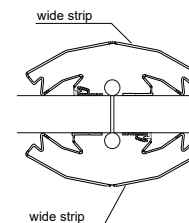

Finger Alert 110°

transparent door finger guard for doors opening up to 110°

- Set of profiles for the push and pull side of the door
- Tested in 250,000 open/close cycles
- SKG®-certified to EN 16654 & NEN 8654
- Maximum door thickness 5 cm/2"
- Easy to affix with permanent tesa®-tape (preapplied)
- Possible to order wide or narrow version separately

Transparent
Matches every door

Length	Transparent
120 cm/47"	x
150 cm/59"	x
180 cm/71"	x

Finger Alert Professional and Finger Alert Extreme

door finger guard for doors with a large opening angle

- SKG®-certified to world's highest finger door guard norm EN 16654
- Complies with NEN 8654 regulation
- In set of profiles for push and pull side of the door
- Tested in 250,000 open/close cycles
- Easily detachable for maintenance
- Suitable for swing doors and doors with extreme opening angle
- Very easy to fit with screws or tesa®-tape (preapplied)
- Possible to order wide or narrow version seperately

Length	White RAL 9016	Anthracite RAL 7016	Brown RAL 8028
180 cm/71"	x	x	
195 cm/77"	x	x	x
229 cm/90"	x	x	
245 cm/97"	x	x	

**Quick and simple
installation**

Finger Alert Professional (170°-180°) Set Wide Strip / Narrow Strip

Suitable for	rabbeted doors square edge doors glas & steel doors
push side	wide strip with clickstrip
pull side	narrow strip with clickstrip

Set Wide Strip / Wide Strip

Suitable for	swing doors
push side	wide strip with clickstrip
pull side	wide strip with clickstrip