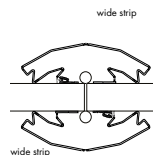

Finger Alert Professional

door finger guard for doors with a large opening angle

Arte Viva Door Finger Guards - Finger Alert Professional to **prevent finger entrapment at the hinge side of doors**. Set of profiles to cover the door gap on push and pull side of the door and two click strips to facilitate installation. Fastening with tesa®-tape (pre-applied) or screwing to the door and door frame. High-quality plastic. Standard colors **white RAL 9016 and anthracite RAL 7016** Standard lengths **180 cm, 195 cm, 229 cm and 245 cm** (for wooden, steel and glass doors with **opening degree up to 170°-180° and maximum distance between door and frame of 20 cm**). SKG®-certified to EN 16654 and complies with EN 8654. (highest door finger guard norm worldwide).

Reference	Color		Lengths	Characteristics	Certificate	Install with
	RAL 9016	RAL 7016				
FA PRO / 180	x	x	180 cm	Wide strip: indoor use only	EN 16654	Tesa® - tape included (pre-applied)
FA PRO / 195	x	x	195 cm	Narrow strip: indoor and outdoor use/ max temp -5°C to +40°C	NEN 8654 (highest door guard norm worldwide)	Screws (order separately)
FA PRO / 229	x	x	229 cm			
FA PRO / 245	x	x	245 cm			

Set Wide Strip / Narrow Strip

Suitable for	rabbeted doors square edge doors glass & steel doors
push side	wide strip with click strip
pull side	narrow strip with click strip

Set Wide Strip / Wide Strip

Suitable for	swing doors
push side	wide strip with click strip
pull side	wide strip with click strip